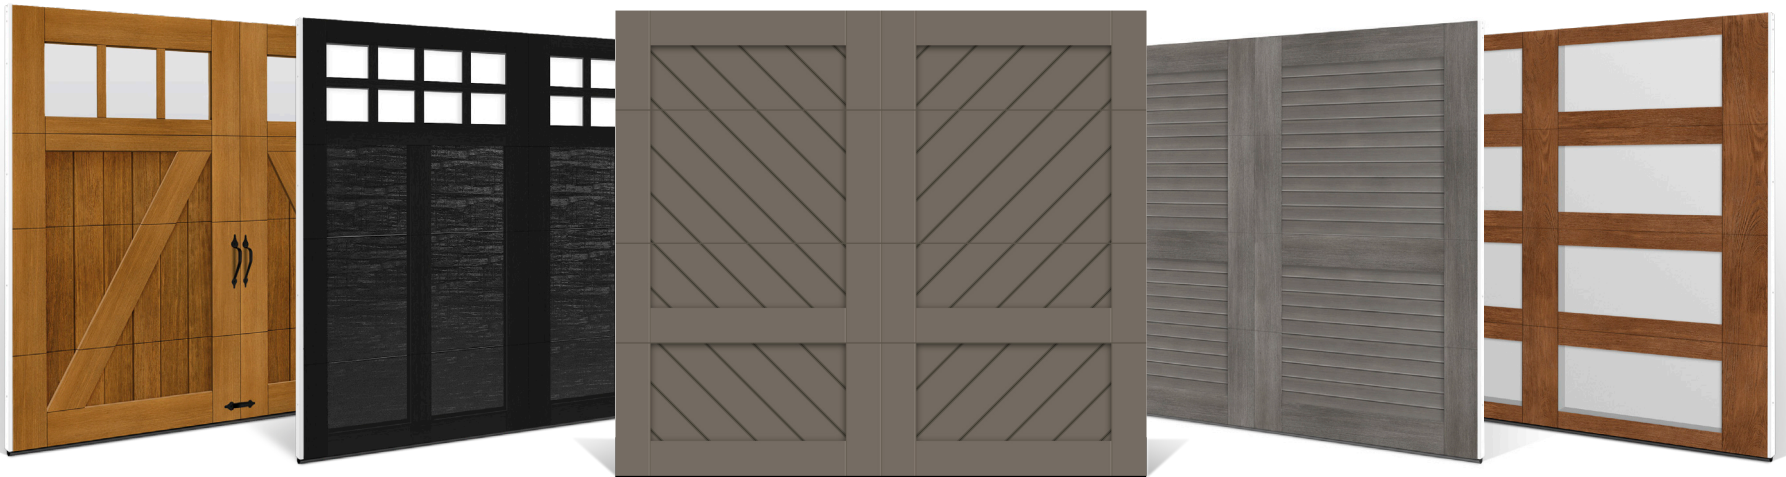

Canyon Ridge

garage doors

CARRIAGE HOUSE | ELEMENTS | CHEVRON | LOUVER | MODERN

Timeless... Enduring. Elevate your custom residential project with the look of Canyon Ridge.

Questions? Contact our Architectural Design Services Team today! 1-833-707-0082

Choose from a wide range of designs, paint colors & finishes to compliment your unique design.

Style						
	Elements	Carriage House 4-Layer	Modern 4-Layer	Chevron	Louver	Carriage House 5-Layer
Description	Steel & Overlay	Steel, Overlay, & Accent	Steel & Overlay	Steel, Overlay, & Accent	Steel, Cladding, & Overlay	Steel, Cladding, & Overlay
Price Scale*	\$	\$\$	\$\$	\$\$\$	\$\$\$	\$\$\$
Insulation	EPS (polystyrene insulation)	Intellicore® (polyurethane)	Intellicore® (polyurethane)	Intellicore® (polyurethane)	Intellicore® (polyurethane)	Intellicore® (polyurethane)
Insulation Thickness	1 ³ / ₈ "	2"	2"	2"	2"	2"
R-value**	6.5	18.4	20.4	18.4	20.4	20.4
Tested U-Factor	0.29	0.16	0.16	0.16	0.16	0.16
Maximum Width	18'0"	20'2"	20'0"	20'2"	20'2"	20'2"
Paint Colors & Ultra-Grain Finishes	Standard White, Almond, Desert Tan, Sandtone, Bronze, Charcoal, Black	Ultra-Grain® Cypress, Medium, Ultra-Grain® Cypress Walnut, Ultra-Grain® Cypress Slate, Bronze, Charcoal, Black, White, Primed (No Finish)	Dark, Medium, Primed (No Finish), Walnut, Slate, White, Black, Charcoal, Bronze	Dark, Medium, Primed (No Finish), Walnut, Slate, White, Black, Charcoal, Bronze	Dark, Medium, Primed (No Finish), Walnut, Slate, White, Black, Charcoal, Bronze	Dark, Medium, Primed (No Finish), Walnut, Slate, White, Black, Charcoal, Bronze

All Canyon Ridge doors feature the following:

T&G joint; nylon 10B roller; 14g hinge; 18', 21', 24' section height; 6'2" minimum width; 6' minimum height; 10' maximum height; woodgrain texture; life/5-year paint warranty; 5-year section warranty; 10-year window warranty; 5-year hardware warranty; 5-year/3-year springs warranty; LiftMaster® Elite Series® Operators (recommended).