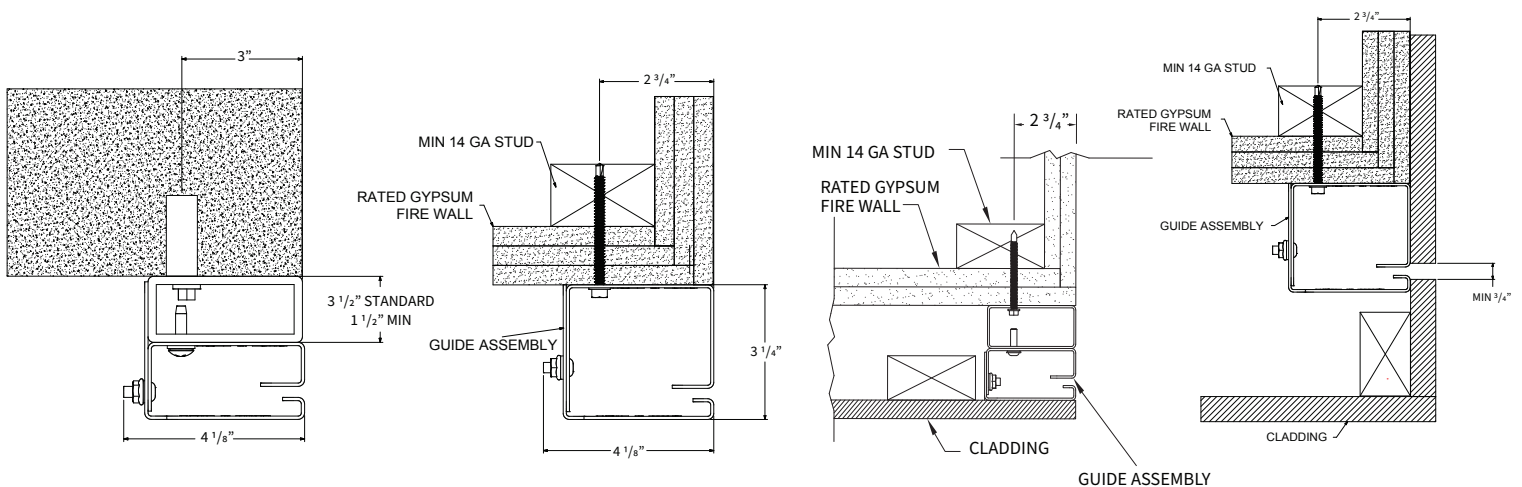

FACE OF WALL MOUNT GUIDE DETAILS