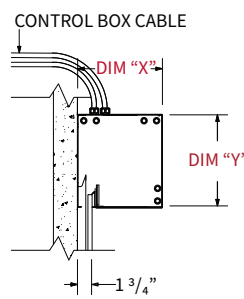

## FACE OF WALL MOUNT

**1 CONTROLLER**

Is Remotely Mounted
115vac, Single Phase, 50/60hz
Battery Back-Up
12" x 17" x 5 1/2"

### BOTTOM BAR SIDE VIEW

Clear Opening Height	DIMENSION X	DIMENSION Y	
		Opening Width ≤ 19FT	Opening Width ≥ 19FT
11'	10"	11"	17"
16'	11"	12"	18"
20'	12"	13"	19"

**2.2 HEAD BOX DETAILS**

**BOTTOM BAR SIDE VIEW**

Opening Height	20'
Opening Width	30'

Clear Opening Height	DIMENSION X	DIMENSION Y	
		Opening Width ≤ 19FT	Opening Width > 19FT
11'	10"	11"	17"
16'	11"	12"	18"
20'	12"	13"	19"