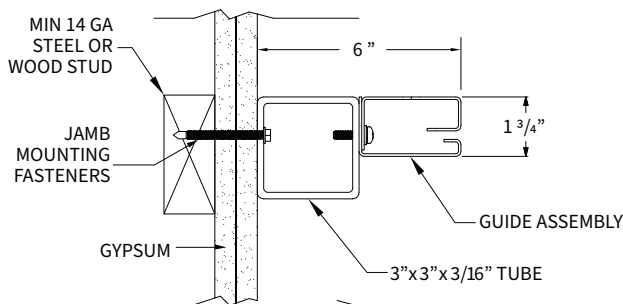

### BOTTOM BAR SIDE VIEW

Clear Opening Height	DIMENSION X	DIMENSION Y	
		Opening Width ≤ 19FT	Opening Width ≥ 19FT
11'	10"	11"	17"
16'	11"	12"	18"
20'	12"	13"	19"

## FACE OF WALL MOUNT GUIDE DETAILS

**UNDER LINTEL BETWEEN JAMBS MOUNT**

**2**

CONTROLLER
Can be Remotely Mounted
115vac, Single Phase, 50/60hz
Battery Back-Up
12" x 17" x 5 1/2"
Standard Three-Button Switch

**2.2 HEAD BOX DETAILS**

**BOTTOM BAR SIDE VIEW**

Opening Height	20'
Opening Width	30'

Clear Opening Height	DIMENSION X	DIMENSION Y	
		Opening Width ≤ 19FT	Opening Width > 19FT
11'	10"	11"	17"
16'	11"	12"	18"
20'	12"	13"	19"

**BETWEEN JAMBS MOUNT GUIDE DETAILS**

The dimensions featured on this sheet are provided as a rough guide for planning purposes. Exact dimensions cannot be provided until field conditions and all options are confirmed. Once field conditions are confirmed, please visit our website at [www.cornelliron.com/drawings](http://www.cornelliron.com/drawings) to generate custom drawings on demand for your specific opening.