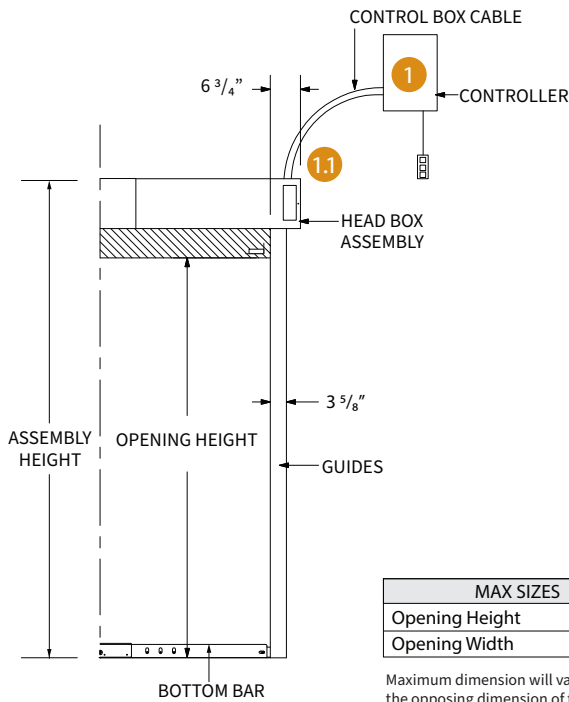

## FACE OF WALL MOUNT

**1 CONTROLLER**

Is Remotely Mounted
115vac, Single Phase, 50/60hz
Battery Back-Up
12" x 17" x 5 1/2"

### BOTTOM BAR SIDE VIEW

Clear Opening Height	DIMENSION X	DIMENSION Y	
		Opening Width ≤ 19FT	Opening Width ≥ 19FT
11'	10"	11"	17"
16'	11"	12"	18"
20'	12"	13"	19"

**2.2 HEAD BOX DETAILS**

**BOTTOM BAR SIDE VIEW**

Opening Height	20'
Opening Width	30'

Clear Opening Height	DIMENSION X	DIMENSION Y	
		Opening Width ≤ 19FT	Opening Width > 19FT
11'	10"	11"	17"
16'	11"	12"	18"
20'	12"	13"	19"