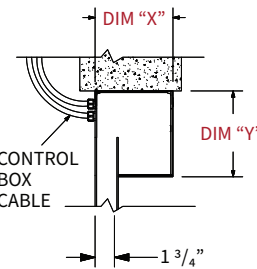

### BOTTOM BAR SIDE VIEW

Clear Opening Height	DIMENSION X	DIMENSION Y	
		Opening Width ≤ 19FT	Opening Width ≥ 19FT
11'	10"	11"	17"
16'	11"	12"	18"
20'	12"	13"	19"

## FACE OF WALL MOUNT GUIDE DETAILS

**UNDER LINTEL BETWEEN JAMBS MOUNT**

**2**

CONTROLLER
Can be Remotely Mounted
115vac, Single Phase, 50/60hz
Battery Back-Up
12" x 17" x 5 1/2"
Standard Three-Button Switch

**2.2 HEAD BOX DETAILS**

**BOTTOM BAR SIDE VIEW**

Opening Height	20'
Opening Width	30'

Clear Opening Height	DIMENSION X	DIMENSION Y	
		Opening Width ≤ 19FT	Opening Width > 19FT
11'	10"	11"	17"
16'	11"	12"	18"
20'	12"	13"	19"

**BETWEEN JAMBS MOUNT GUIDE DETAILS**

The dimensions featured on this sheet are provided as a rough guide for planning purposes. Exact dimensions cannot be provided until field conditions and all options are confirmed. Once field conditions are confirmed, please visit our website at [www.cornelliron.com/drawings](http://www.cornelliron.com/drawings) to generate custom drawings on demand for your specific opening.