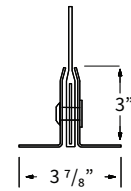

### BOTTOM BAR SIDE VIEW

Clear Opening Height	DIMENSION X	DIMENSION Y	
		Opening Width ≤ 19FT	Opening Width ≥ 19FT
11'	10"	11"	17"
16'	11"	12"	18"
20'	12"	13"	19"

## FACE OF WALL MOUNT GUIDE DETAILS

**UNDER LINTEL BETWEEN JAMBS MOUNT**

**2**

CONTROLLER
Can be Remotely Mounted
115vac, Single Phase, 50/60hz
Battery Back-Up
12" x 17" x 5 1/2"
Standard Three-Button Switch

**2.2 HEAD BOX DETAILS**

**BOTTOM BAR SIDE VIEW**

Opening Height	20'
Opening Width	30'

Clear Opening Height	DIMENSION X	DIMENSION Y	
		Opening Width ≤ 19FT	Opening Width > 19FT
11'	10"	11"	17"
16'	11"	12"	18"
20'	12"	13"	19"

**BETWEEN JAMBS MOUNT GUIDE DETAILS**

The dimensions featured on this sheet are provided as a rough guide for planning purposes. Exact dimensions cannot be provided until field conditions and all options are confirmed. Once field conditions are confirmed, please visit our website at [www.cornelliron.com/drawings](http://www.cornelliron.com/drawings) to generate custom drawings on demand for your specific opening.