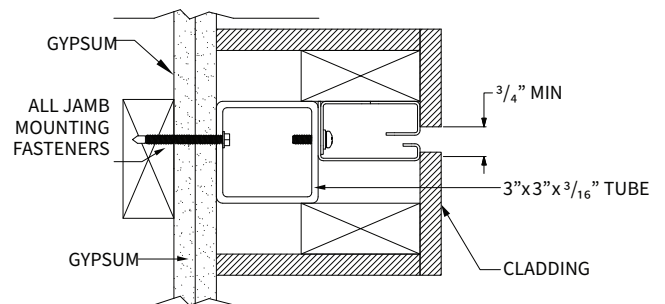

## FACE OF WALL MOUNT GUIDE DETAILS

**UNDER LINTEL BETWEEN JAMBS MOUNT**

**2**

CONTROLLER
Can be Remotely Mounted
115vac, Single Phase, 50/60hz
Battery Back-Up
12" x 17" x 5 1/2"
Standard Three-Button Switch

**2.2 HEAD BOX DETAILS**

**BOTTOM BAR SIDE VIEW**

Opening Height	20'
Opening Width	30'

Clear Opening Height	DIMENSION X	DIMENSION Y	
		Opening Width ≤ 19FT	Opening Width > 19FT
11'	10"	11"	17"
16'	11"	12"	18"
20'	12"	13"	19"

**BETWEEN JAMBS MOUNT GUIDE DETAILS**

The dimensions featured on this sheet are provided as a rough guide for planning purposes. Exact dimensions cannot be provided until field conditions and all options are confirmed. Once field conditions are confirmed, please visit our website at [www.cornelliron.com/drawings](http://www.cornelliron.com/drawings) to generate custom drawings on demand for your specific opening.