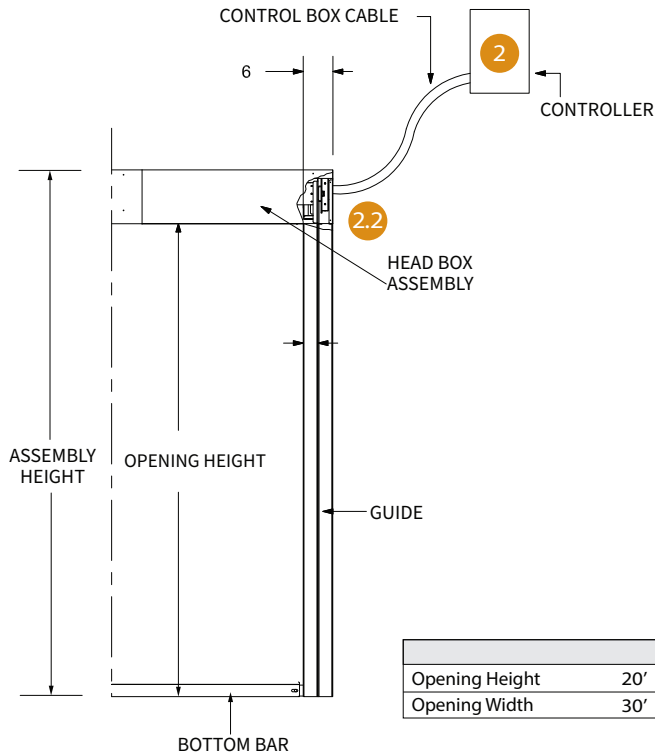

### BOTTOM BAR SIDE VIEW

Clear Opening Height	DIMENSION X	DIMENSION Y	
		Opening Width ≤ 19FT	Opening Width ≥ 19FT
11'	10"	11"	17"
16'	11"	12"	18"
20'	12"	13"	19"

## FACE OF WALL MOUNT GUIDE DETAILS

**UNDER LINTEL BETWEEN JAMBS MOUNT**

**2**

CONTROLLER
Can be Remotely Mounted
115vac, Single Phase, 50/60hz
Battery Back-Up
12" x 17" x 5 1/2"
Standard Three-Button Switch

**2.2 HEAD BOX DETAILS**

**BOTTOM BAR SIDE VIEW**

Opening Height	20'
Opening Width	30'

Clear Opening Height	DIMENSION X	DIMENSION Y	
		Opening Width ≤ 19FT	Opening Width > 19FT
11'	10"	11"	17"
16'	11"	12"	18"
20'	12"	13"	19"