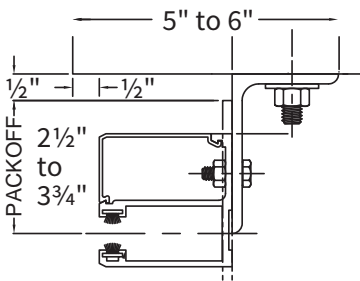

ROLLING GRILLES **VISIONAIRE® AND VISTAGARD™** Models ESG10, ESG12 and ESG11

GUIDE CONSTRUCTION OPTIONS

FACE OF WALL Z

Typically used with masonry wall construction, guides are mounted to the interior or exterior side of the wall.