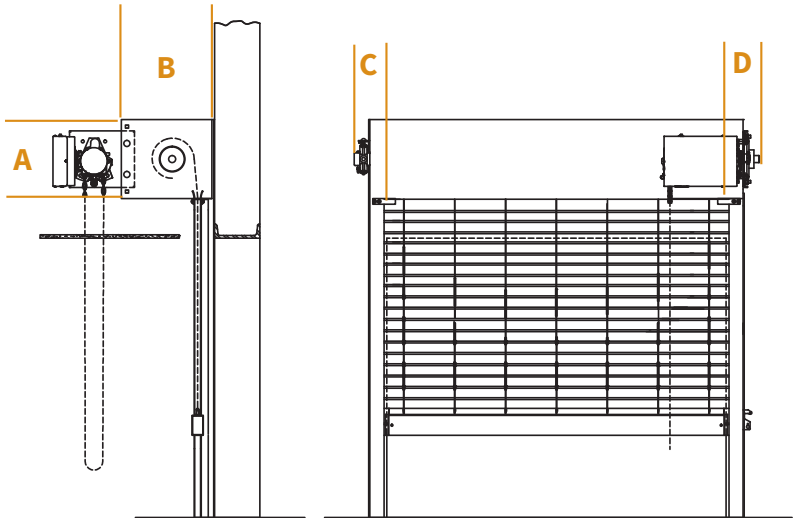

The dimensions featured on this sheet are provided as a guide. Please visit our website at www.cornelliron.com/drawings to generate drawings on demand with exact dimensions.