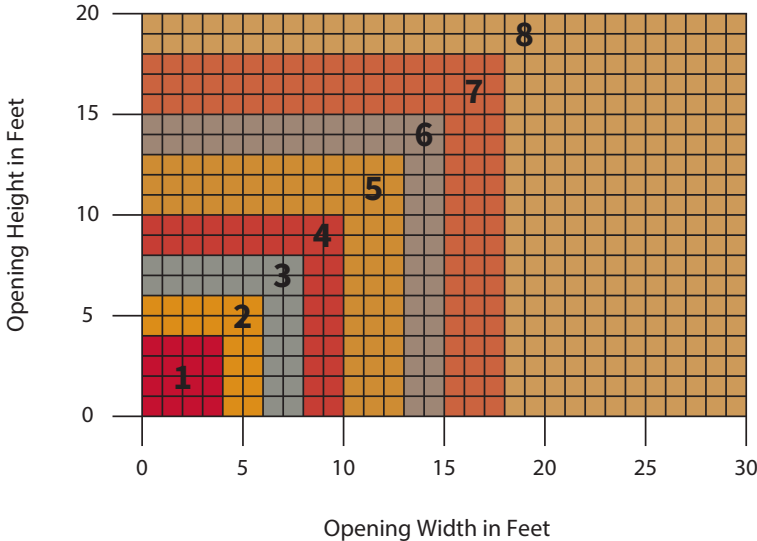

ROLLING GRILLES

VISIONAIRE® AND VISTAGARD™

Models ESG10, ESG12 and ESG11

MEASURE THE WIDTH AND HEIGHT OF THE OPENING

GRILLE SIZE AND AREA

COMPONENT DIMENSIONS

Reference the zone number to view component dimensions for motorized doors.

Dimensions in Inches

1	14	16	6	6.125
2	15	17	6	6.125
3	16	18	6	6.125
4	17	19	6	6.125
5	18	20	6	6.125
6	19	21	6	6.125
7	20	22	6	6.125
8	21	23	6	6.125

Zone A B C D