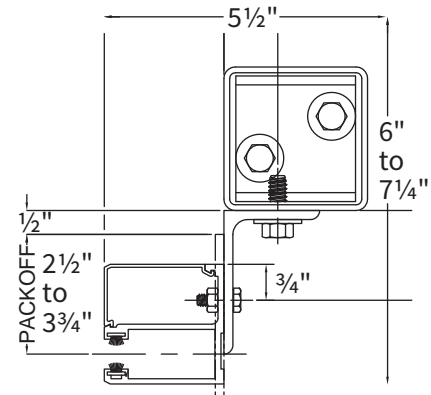

FACE OF WALL Z WITH TUBES

Used when there is uneven or insufficient wall structure, guides are mounted to tubes attached to floor and overhead structure.