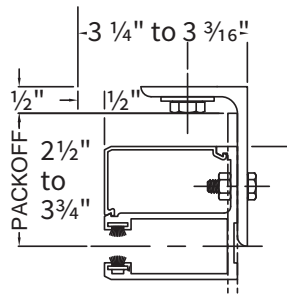

FACE OF WALL E

Typically used with steel jambs, guides are mounted to the interior or exterior side of the wall.