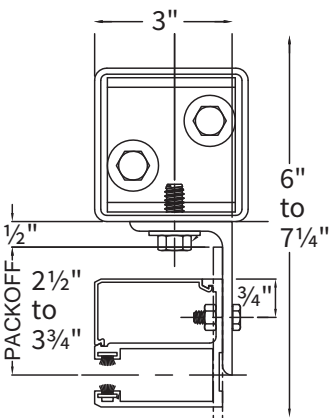

FACE OF WALL E WITH TUBES

Used when there is uneven or insufficient wall structure, guides are mounted to tubes attached to floor and overhead structure.