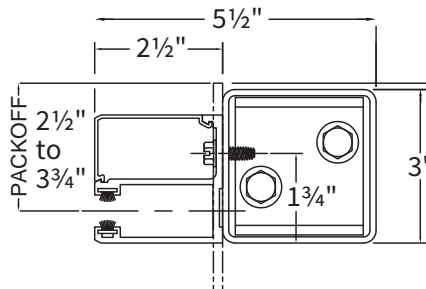

### FACE OF WALL E

Typically used with steel jambs, guides are mounted to the interior or exterior side of the wall.

### FACE OF WALL Z WITH TUBES

Used when there is uneven or insufficient wall structure, guides are mounted to tubes attached to floor and overhead structure.

### FACE OF WALL E WITH TUBES

Used when there is uneven or insufficient wall structure, guides are mounted to tubes attached to floor and overhead structure.

### BETWEEN JAMBS WITH TUBES 3x3

Typically used if there's no wall support, and tubes and guides need to be recessed within the wall construction

The dimensions featured on this sheet are provided as a guide. Please visit our website at [www.cornelliron.com/drawings](http://www.cornelliron.com/drawings) to generate drawings on demand with exact dimensions.