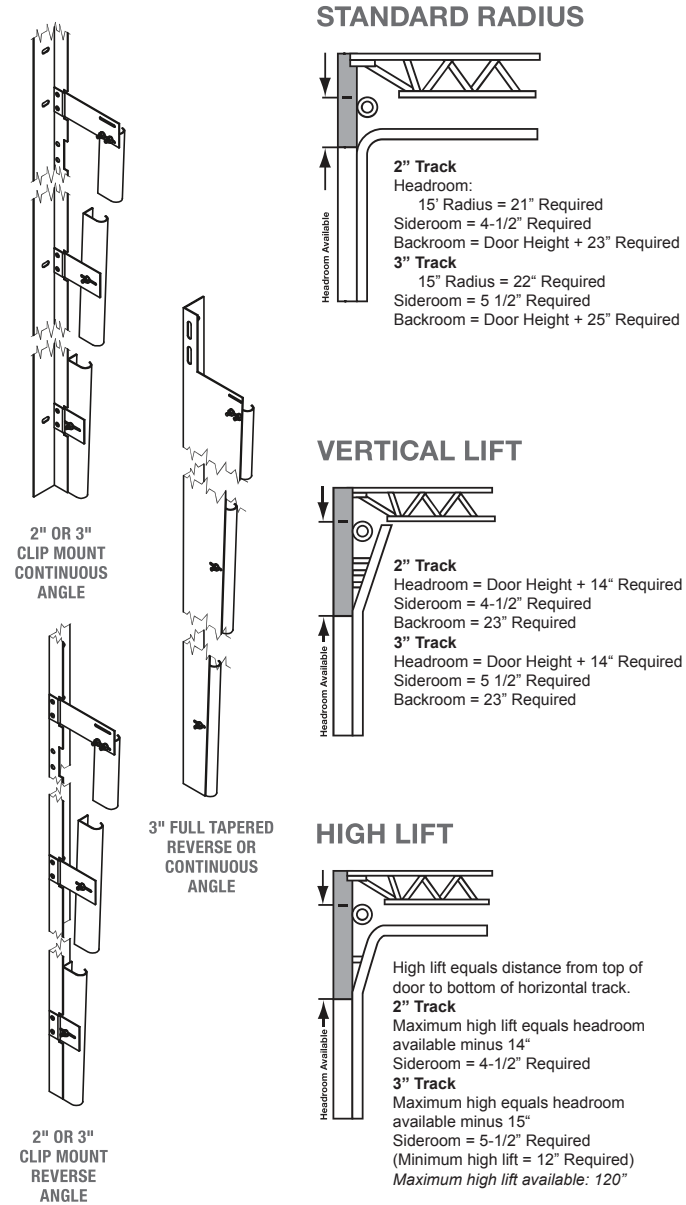

# EXTREME SECTIONAL DOOR

For Extreme Series – EX904L, EX3200L & EX3700L

## FRAMING OPTIONS

## TRACK OPTIONS

**All track types:**  
 19-3/4" of side room on the operator side only is recommended to slide the operator onto the installed extended shaft  
 Spacing between track and door is to be 3/4"