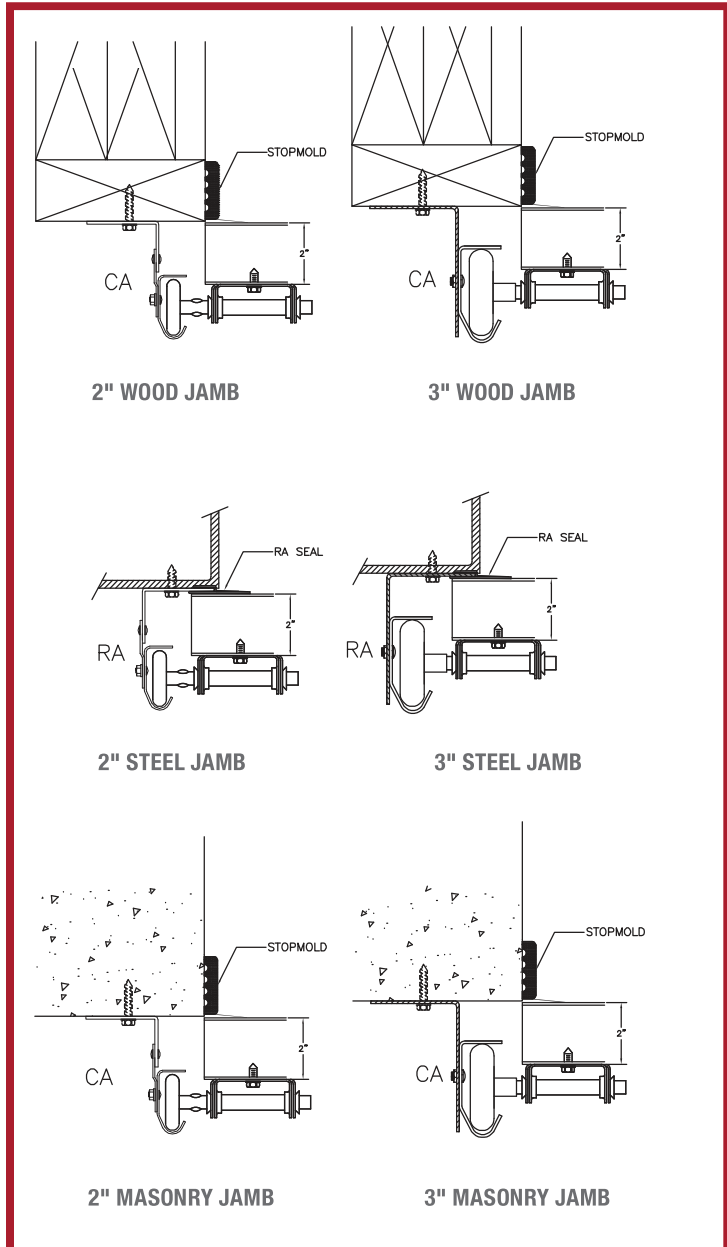

# EXTREME SECTIONAL DOOR

For Extreme Series – EX904L, EX3200L & EX3700L

## FRAMING OPTIONS

## TRACK OPTIONS

**All track types:**  
 19-3/4" of side room on the operator side only is recommended to slide the operator onto the installed extended shaft  
 Spacing between track and door is to be 3/4"