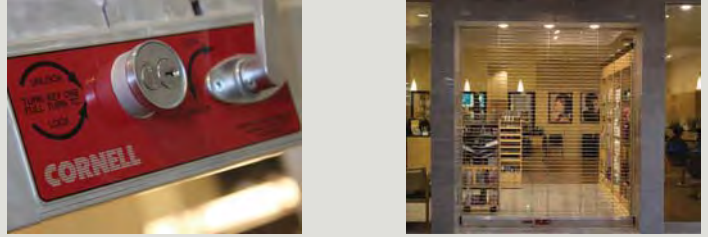

Locking

- A wide variety of locking options are available to meet your security needs.