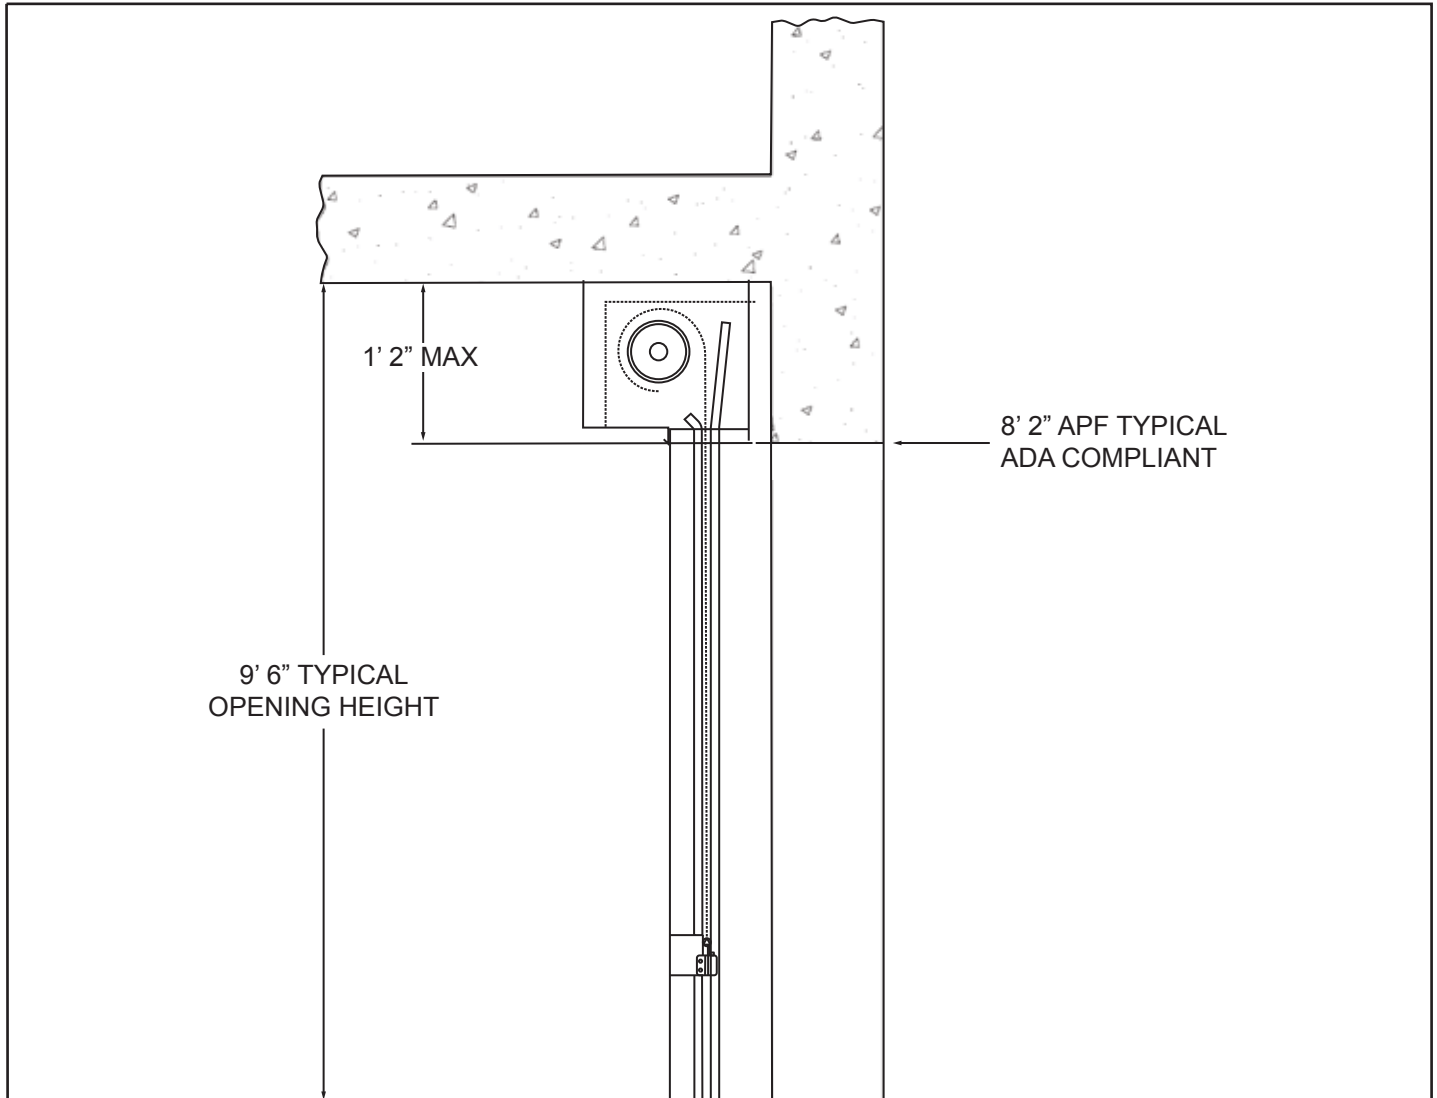

# EXTREME<sup>®</sup> 300 SERIES MICROCOIL<sup>®</sup> GRILLE

Model EPG324C

## ADA COMPLIANCE

The Extreme 300 Series MicroCoil Grille was designed with parking in mind. One of every six accessible parking spaces must be ADA van accessible in a parking garage. Since an ADA van only clears a typical opening of the parking structure by ~14", installing a security grille used to be quite the challenge.

Not anymore. The MicroCoil Grille easily fits in

that ~14", allowing ADA vans to enter most existing parking garages with ease. Its patented link system not only coils tighter than any other grille on the market, but also coils quietly – a big benefit for multi-use spaces that combine parking, retail, and residential use. Parking garage managers no longer have to compromise security for ADA compliance!