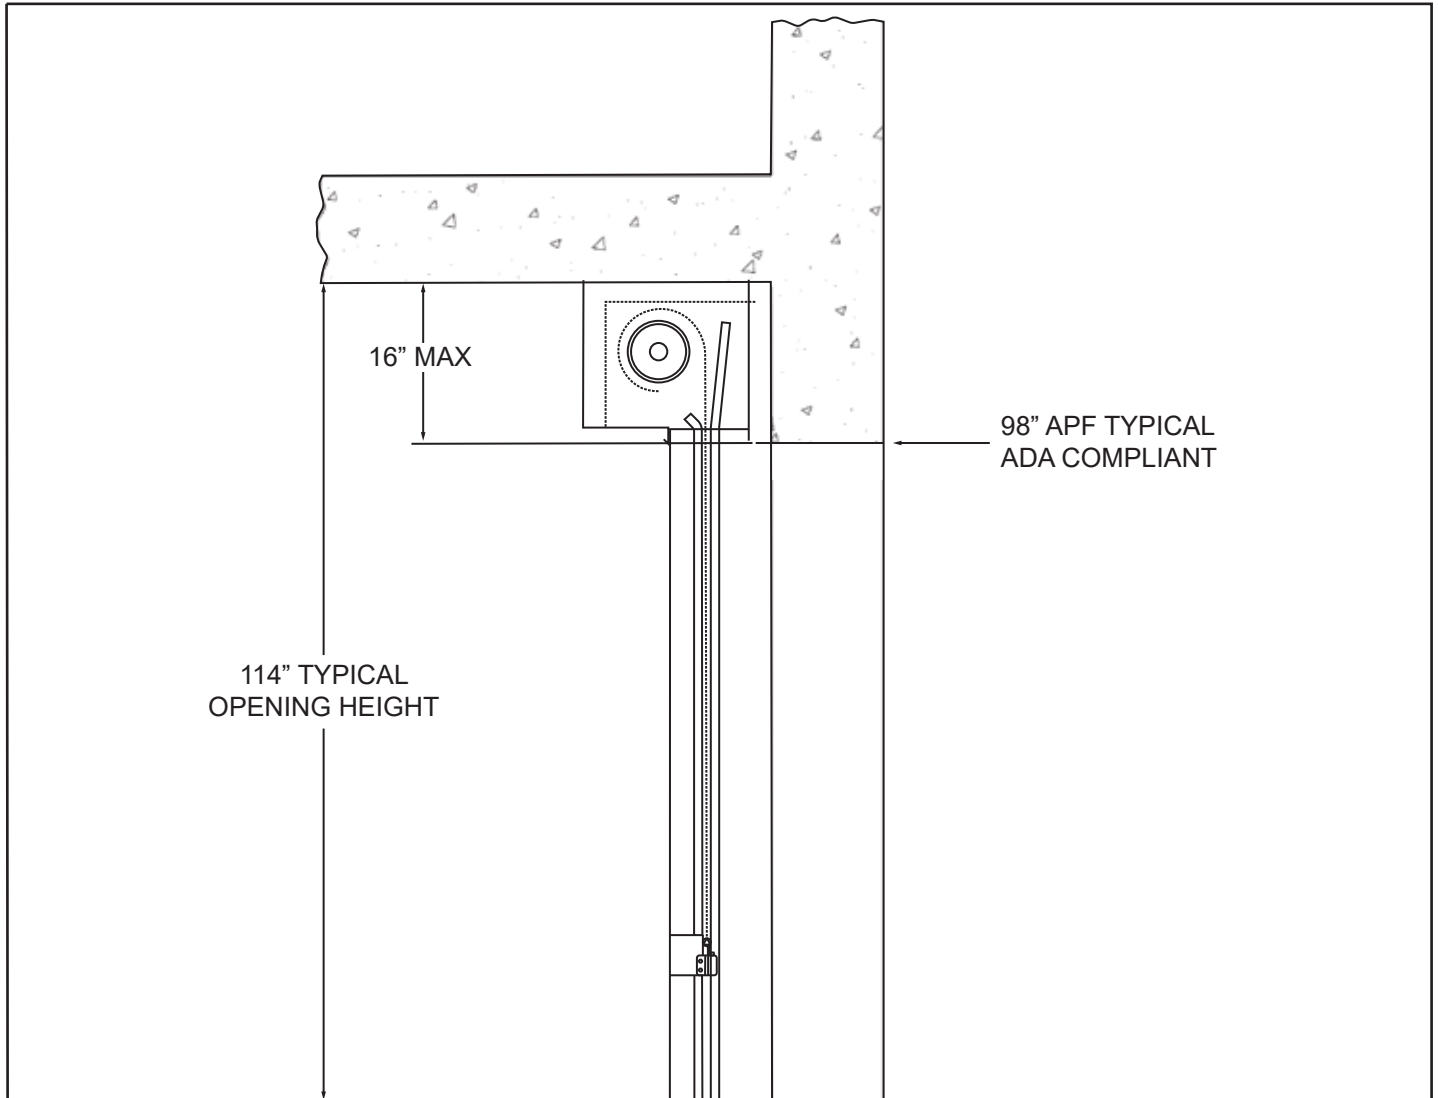

HIGH PERFORMANCE LINE

EXTREME[®] 300 SERIES MICROCOIL[®] GRILLE

Model EPG324C

ADA COMPLIANCE

The Extreme 300 Series MicroCoil Grille was designed with parking in mind. One of every six accessible parking spaces must be ADA van accessible in a parking garage. Since an ADA van only clears a typical opening of the parking structure by ~16", installing a security grille used to be quite the challenge.

Not anymore. The MicroCoil Grille easily fits in

that ~16", allowing ADA vans to enter most existing parking garages with ease. Its patented link system not only coils tighter than any other grille on the market, but also coils quietly – a big benefit for multi-use spaces that combine parking, retail, and residential use. Parking garage managers no longer have to compromise security for ADA compliance!