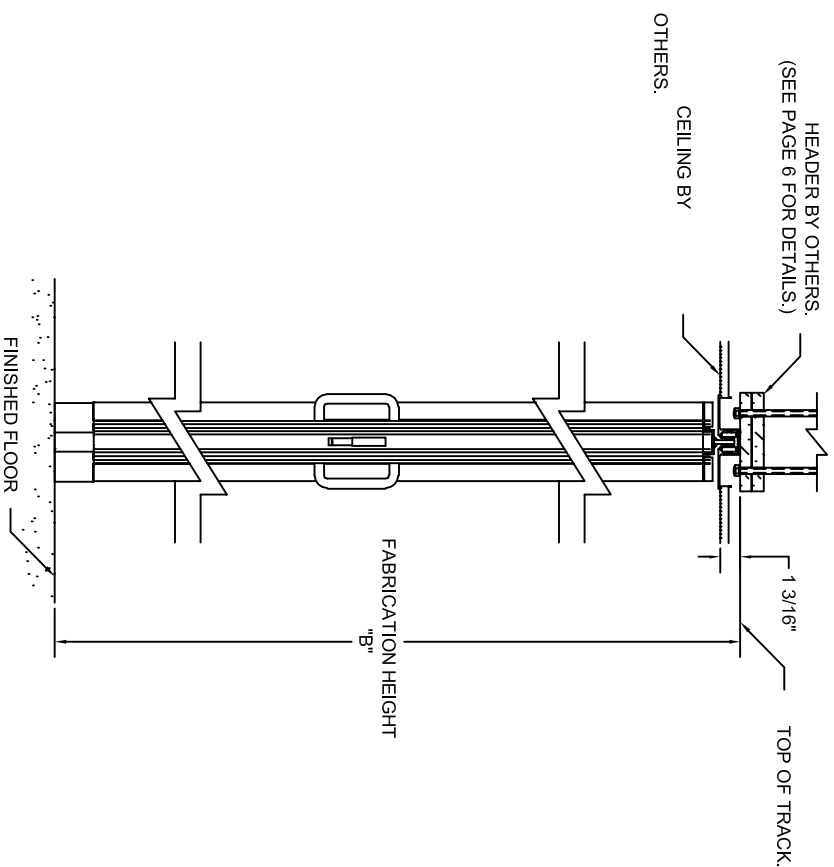

EST #:	*
JOB #:	*
ITEM #:	*

RECESSED TRACK

DOOR PROFILE WIDTHS:
 STACKED WIDTH: 5"
 EXTENDED WIDTH: 2 3/4" TO 3"