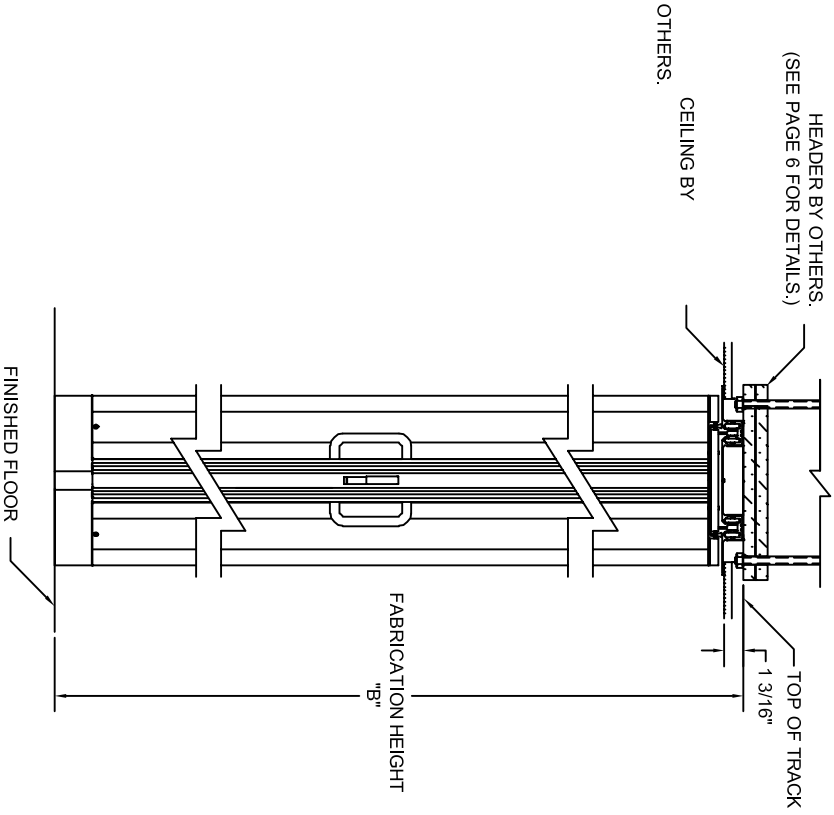

EST #:	*
JOB #:	*
ITEM #:	*

RECESSED TRACK

DOOR PROFILE WIDTHS:
 STACKED WIDTH: 11 9/16"
 EXTENDED WIDTH: 10 1/4" TO 10 7/8"