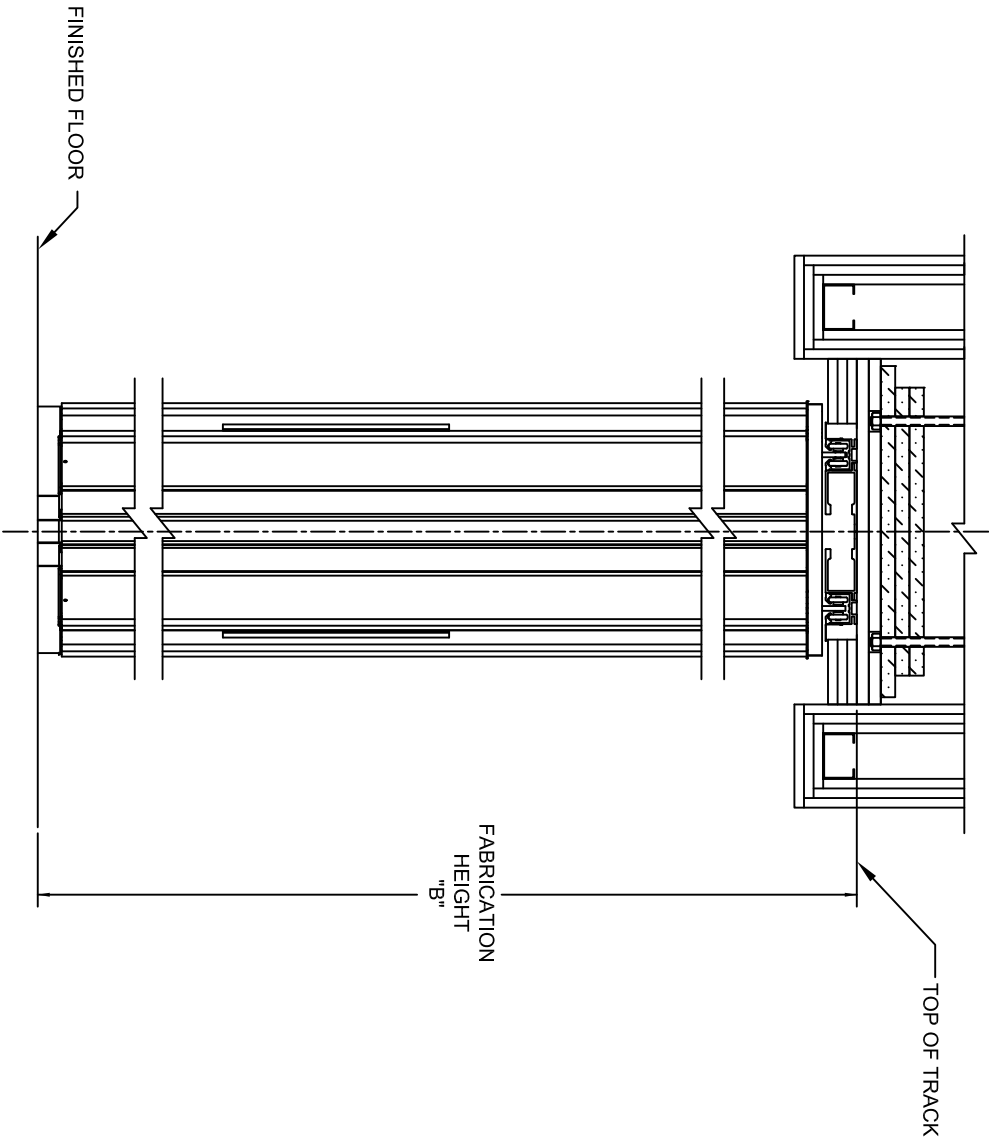

EST #:	*
JOB #:	*
ITEM #:	*

ELEVATION (FRONT VIEW)

DOOR PROFILE WIDTHS:  
 STACKED WIDTH: 13-1/4"  
 EXTENDED WIDTH: 12"